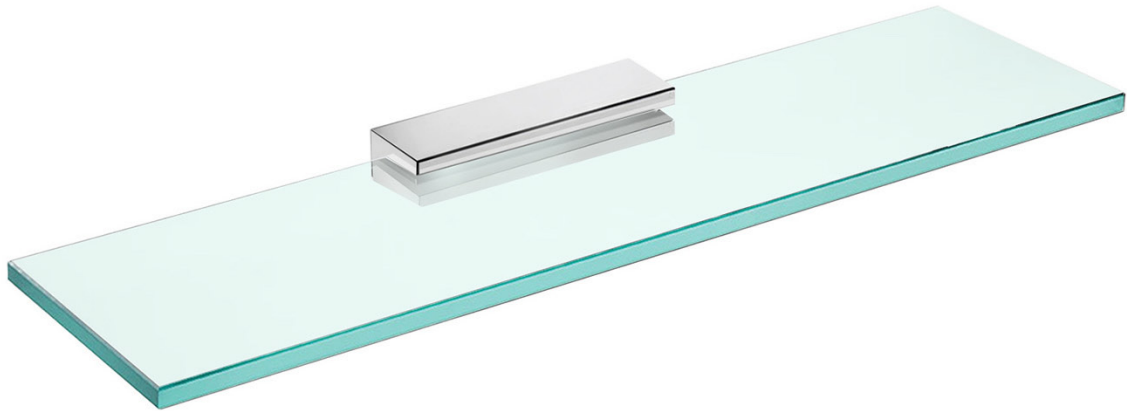

DAX-GDC060144-BN

BATHROOM SHELVES **SERIES**

FEATURES

- Brass body
- Brushed nickel finish
- Wall mount
- Glass shelf
- Mounting parts included

			
X3	X3	X1	X3

For parts or sale requirements
please contact our customer service department: