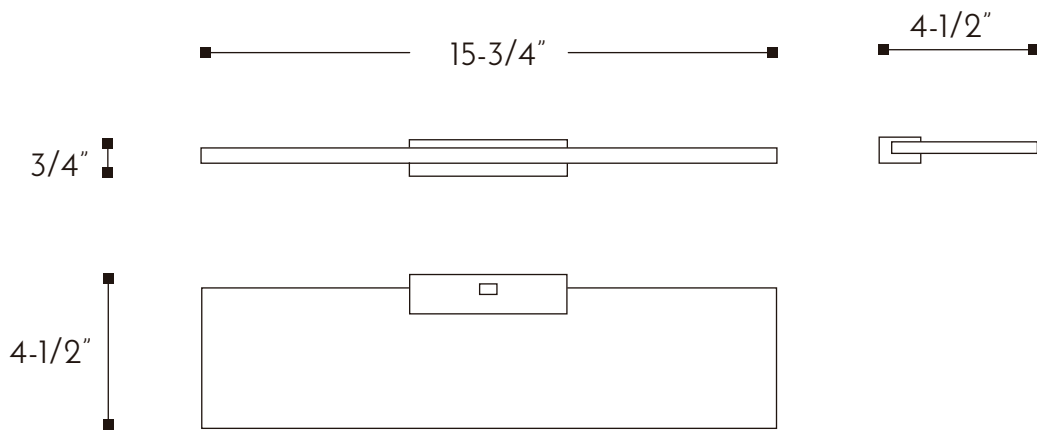

DAX-GDC060144-BN

BATHROOM SHELVES **SERIES**

FEATURES

- Brass body
- Brushed nickel finish
- Wall mount
- Glass shelf
- Mounting parts included

			
X3	X3	X1	X3

For parts or sale requirements
please contact our customer service department: