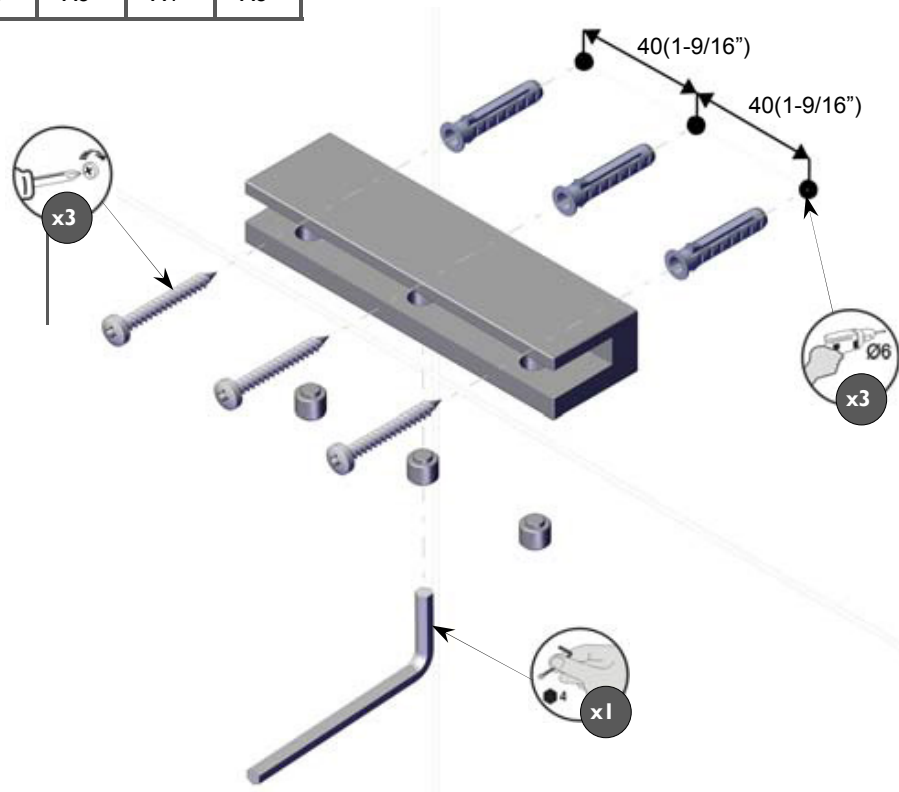

DAX-GDC060144-BN

BATHROOM SHELVES **SERIES**

FEATURES

- Brass body
- Brushed nickel finish
- Wall mount
- Glass shelf
- Mounting parts included

			
X3	X3	X1	X3

For parts or sale requirements
please contact our customer service department: